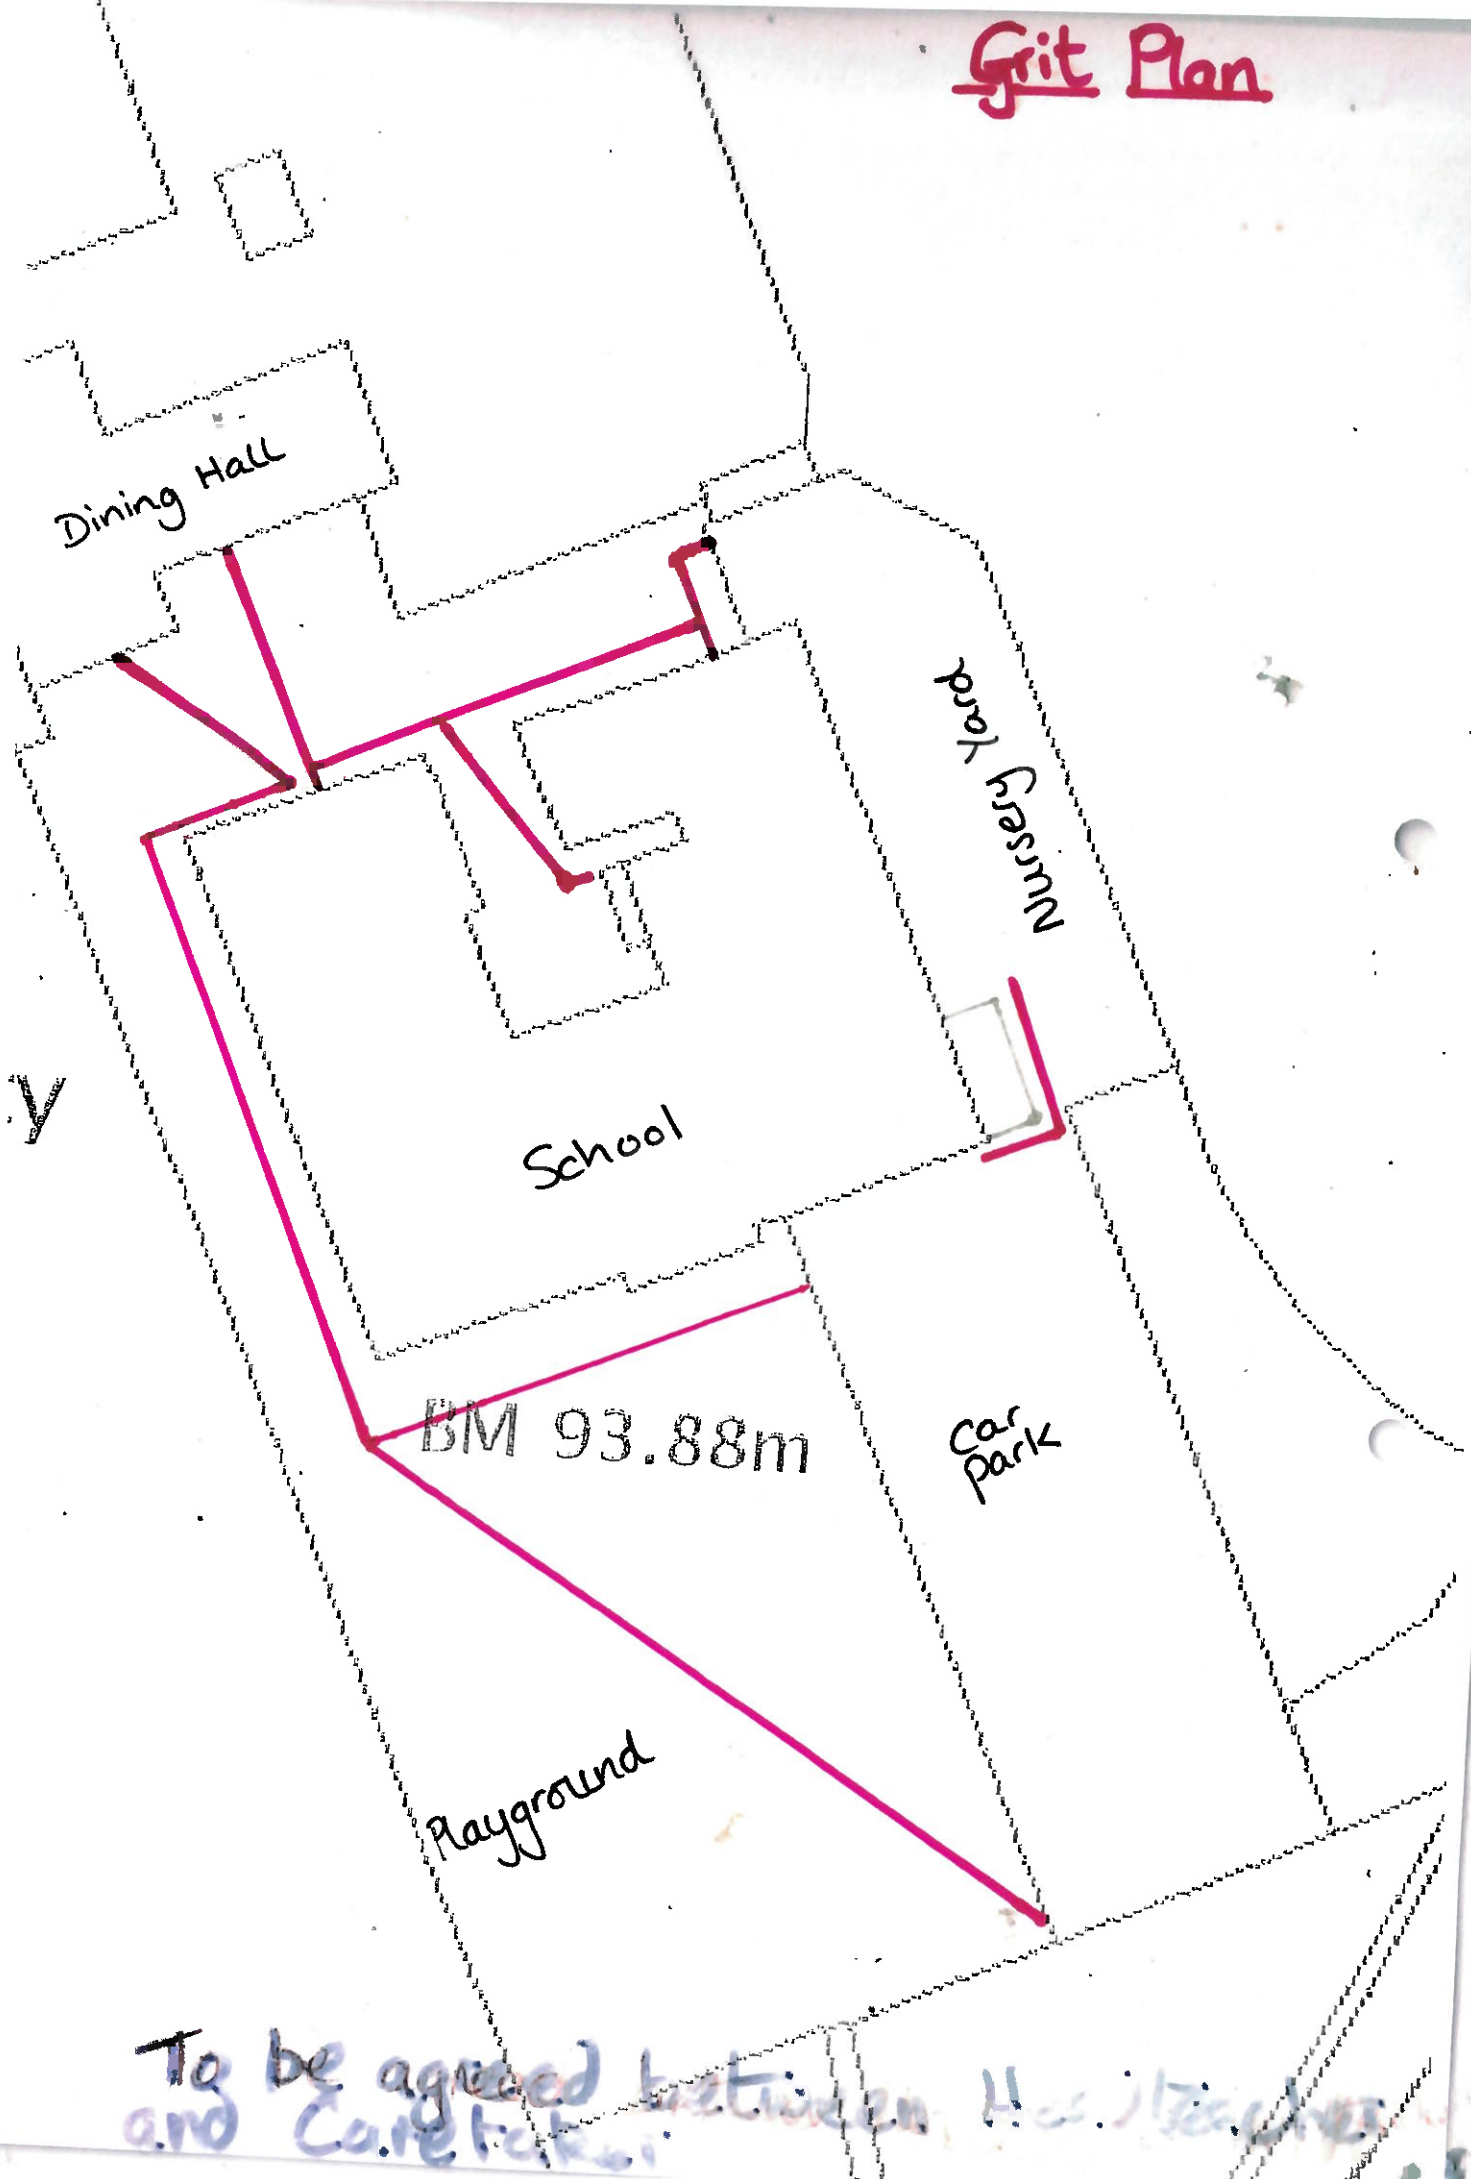

# Grit Plan

Dining Hall

School

Nursery

Car Park

BIM 93.88m

Playground

To be agreed between H.O. Teachers and Caretaker.